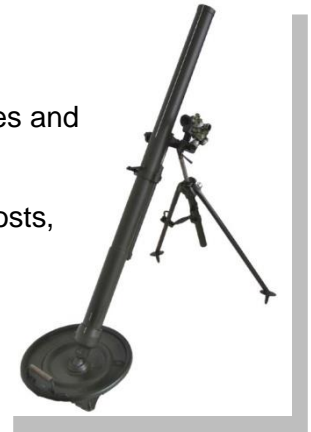

ROMARM STANDARD MORTAR LAUNCHER

Type: INFANTRY AMMUNITION

It has a smooth barrel and it is designed for firing with curved trajectory.

It is also designed for fire support of infantry subunits, parachute landing forces and other subunits. It has the following main missions: to destroy the personnel and the sheltered or unsheltered means of fire, the commando observation posts, to set on fire the warehouses, to make passages through the mine fields, to destroy the defense works of enemies.

MAIN TECHNICAL DATA

Caliber	60 mm
Length of barrel	1300 mm
Firing range:	maximum 4500 m minimum 100 m
Vertical firing field	45°÷85°
Horizontal firing field:	
• without moving the bipod	±3°
• moving the bipod	±360°
Rate of fire in the first minute without re-aiming	20 rounds/min
Weight of mortar ready for battle out of which:	~ 30 Kgs
• barrel with breechblock	~ 11 Kgs
• base plate	~ 10 Kgs
• optical sight	0.8 Kg

60 mm mortar launcher, standard type 2001 model, together with the individual kit of spare parts, tools, and accessories is delivered in its wooden packing case.

Kits for medium and capital repairs can be delivered on customer's order.